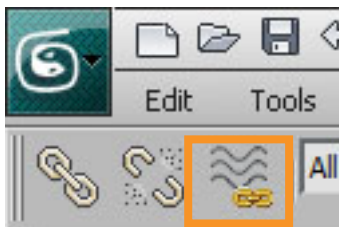

Deflectors

A deflector will take the particles in a SuperSpray and deflect (bounce) them.

1. Deflectors are found on the

2. Link the "Deflector" to the "SuperSpray" with the "Bind to Space Warp Tool".