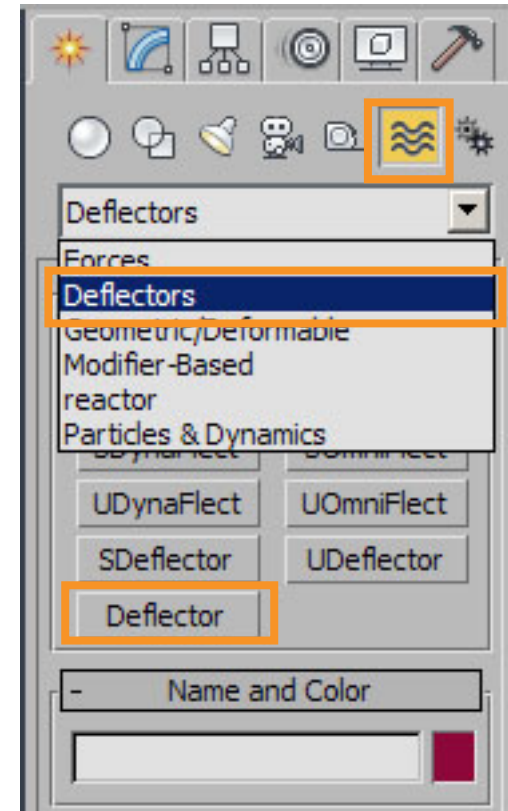

Deflectors

A deflector will take the particles in a SuperSpray and deflect (bounce) them.

1. Deflectors are found on the

2. Link the "Deflector" to the "SuperSpray" with the "Bind to Space Warp Tool".